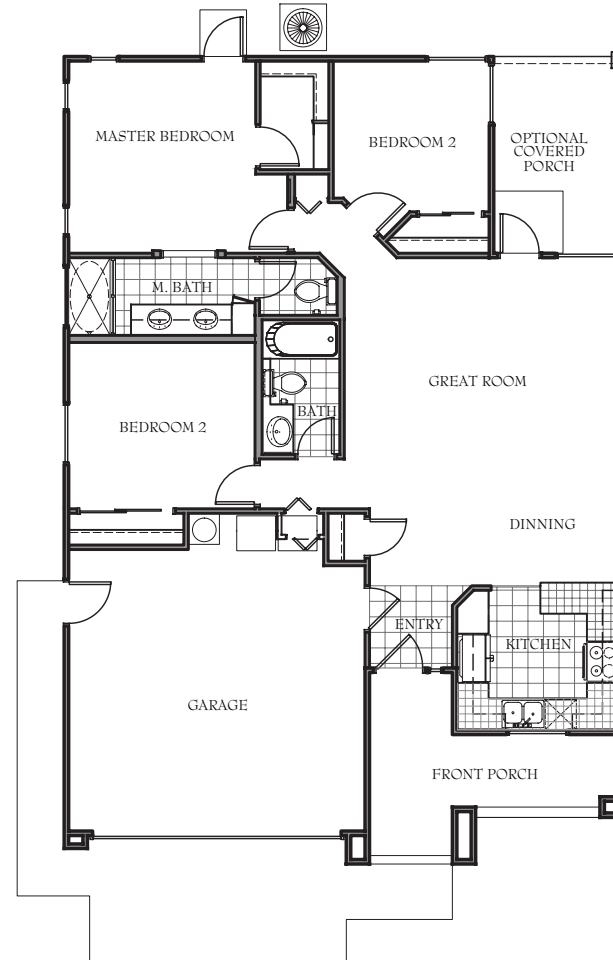

ELEV. 'A'

ELEV. 'B'

ELEV. 'C'

FRONT ELEVATIONS

2010

THE DOGWOOD - 1,196 SQ. FT.

3 BEDROOM  
2 BATHROOM

**EPICK HOMES SYCAMORE CREEK**