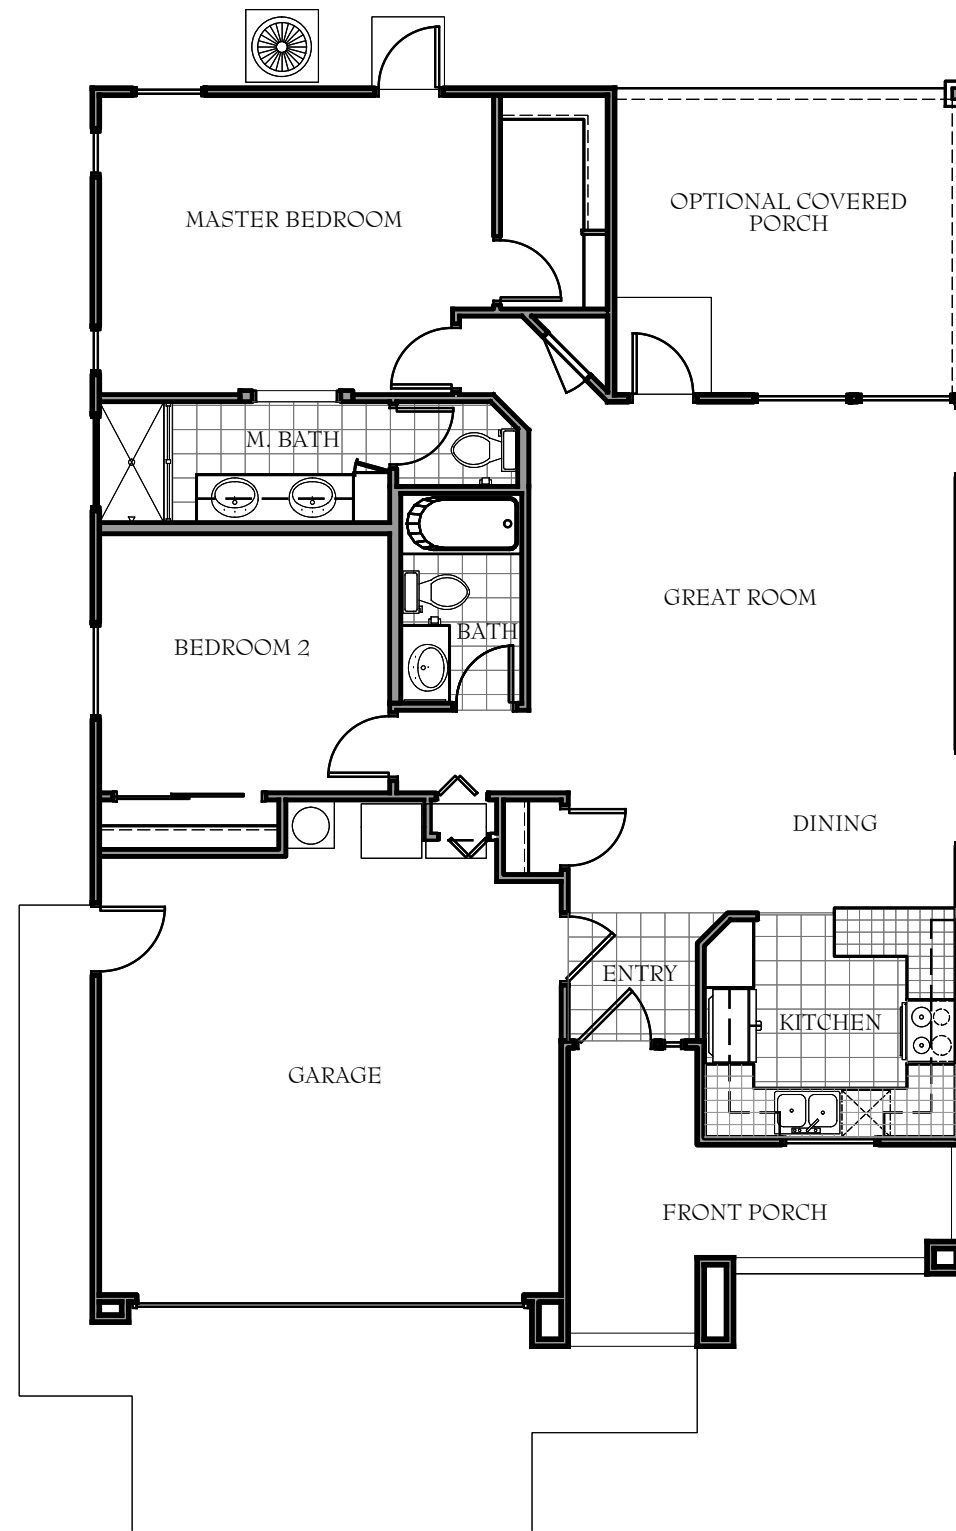

ELEV. 'A'

ELEV. 'B'

ELEV. 'C'

FRONT ELEVATIONS

THE WILLOW - 1,118 SQ. FT.

2 BEDROOM
2 BATHROOM

EPICK HOMES SYCAMORE CREEK