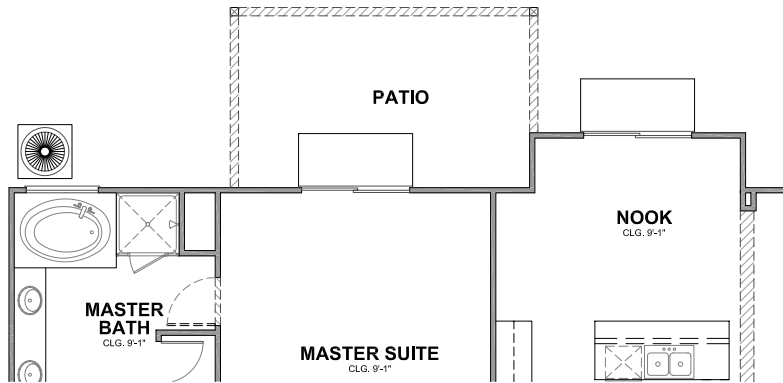

KITCHEN OPTION 1

KITCHEN OPTION 2

KITCHEN OPTION 3

KITCHEN OPTION 4

PATIO OPTION 1

PATIO OPTION 2

DEN

BEDROOM 4

PLAN 2280 (OPTIONS)

2,280 SQ. FT.