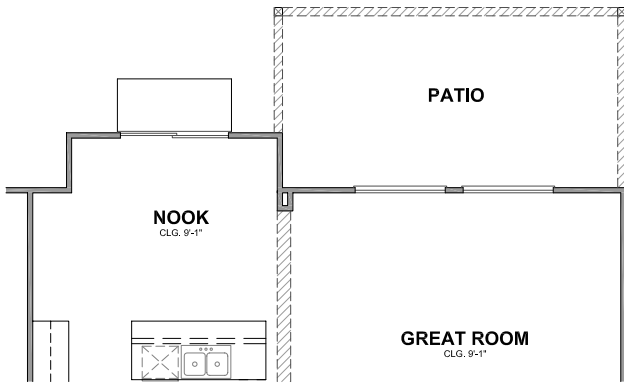

KITCHEN OPTION 1

KITCHEN OPTION 2

KITCHEN OPTION 3

KITCHEN OPTION 4

PATIO OPTION 1

PATIO OPTION 2

DEN

BEDROOM 4

PLAN 2280 (OPTIONS)

2,280 SQ. FT.