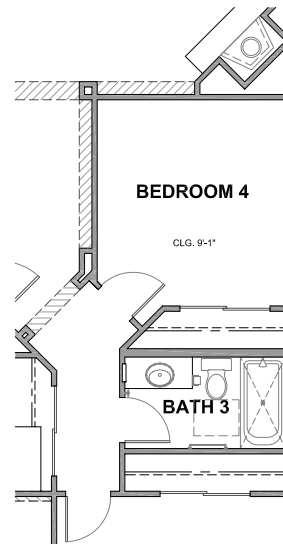

KITCHEN OPTION 1

KITCHEN OPTION 2

KITCHEN OPTION 3

KITCHEN OPTION 4

PATIO OPTION 1

PATIO OPTION 2

DEN

BEDROOM 4

PLAN 2280 (OPTIONS)

2,280 SQ. FT.