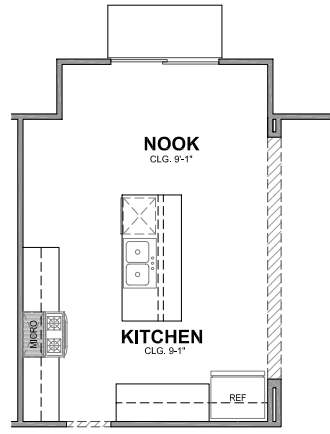

KITCHEN OPTION 1

KITCHEN OPTION 2

KITCHEN OPTION 3

KITCHEN OPTION 4

PATIO OPTION 1

PATIO OPTION 2

DEN

BEDROOM 4

PLAN 2280 (OPTIONS)

2,280 SQ. FT.