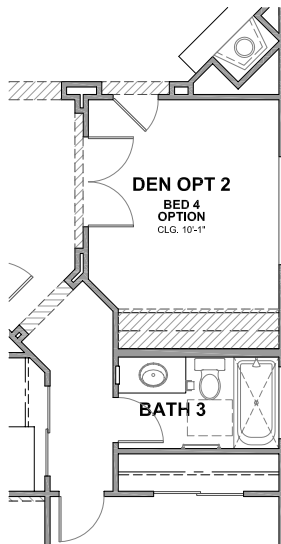

KITCHEN OPTION 1

KITCHEN OPTION 2

KITCHEN OPTION 3

KITCHEN OPTION 4

PATIO OPTION 1

PATIO OPTION 2

DEN

BEDROOM 4

PLAN 2280 (OPTIONS)

2,280 SQ. FT.