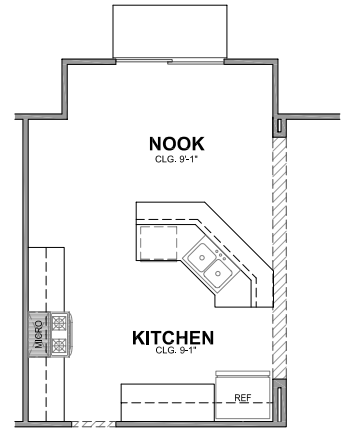

KITCHEN OPTION 1

KITCHEN OPTION 2

KITCHEN OPTION 3

KITCHEN OPTION 4

PATIO OPTION 1

PATIO OPTION 2

DEN

BEDROOM 4

PLAN 2280 (OPTIONS)

2,280 SQ. FT.