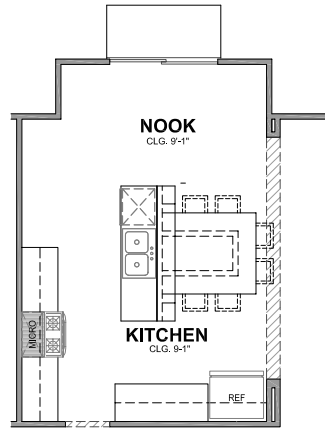

KITCHEN OPTION 1

KITCHEN OPTION 2

KITCHEN OPTION 3

KITCHEN OPTION 4

PATIO OPTION 1

PATIO OPTION 2

DEN

BEDROOM 4

PLAN 2280 (OPTIONS)

2,280 SQ. FT.