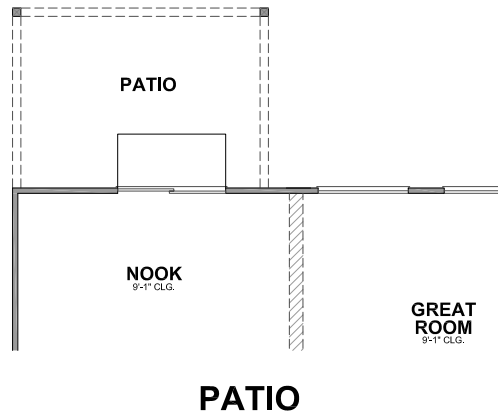

TEEN ROOM

DEN & RETREAT

PLAN 2564 (OPTIONS)

2,564 SQ. FT.