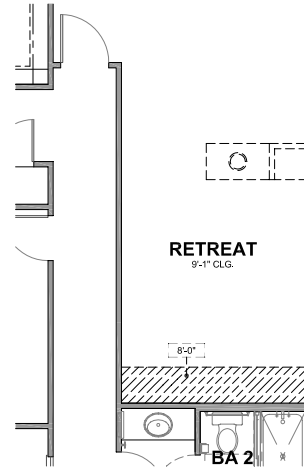

TEEN ROOM

DEN & RETREAT

PLAN 2564 (OPTIONS)

2,564 SQ. FT.